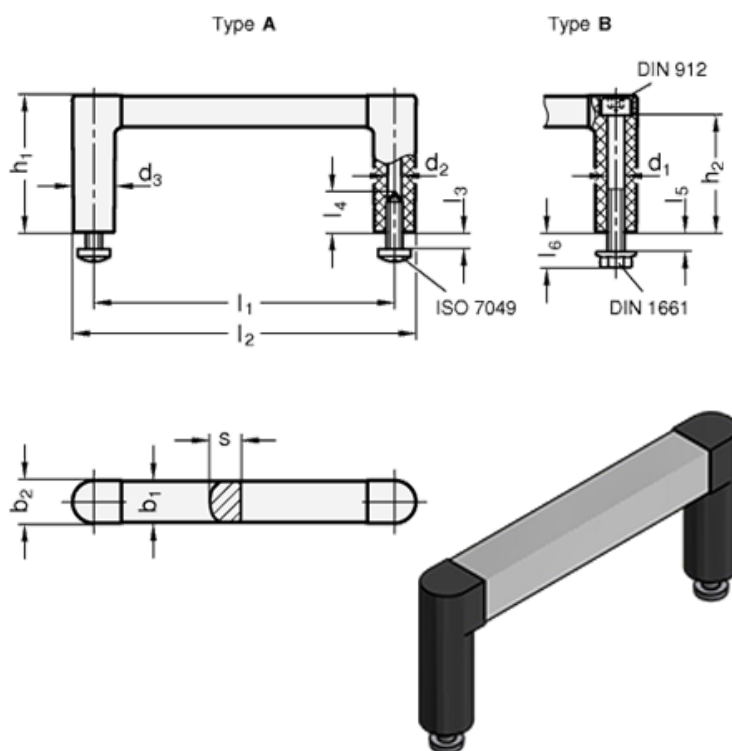

Data Sheet

Article number: 2042312120BELS

Description: E+G Handle GN 423-12-120-B-ELS
- ELS natural / black, matte finish

Measures

b1 = 12	l2	= 132.5
b2 = 12.5	l3 Max.	= 5
d1 = M5	l4 Min.	= -
d2 = -	l5 Max.	= 5
d3 = 12.5	l6	= 10.5
h1 = 40	s	= 9
h2 = 34.5	Weight (g)	= 52
l1 = 120		